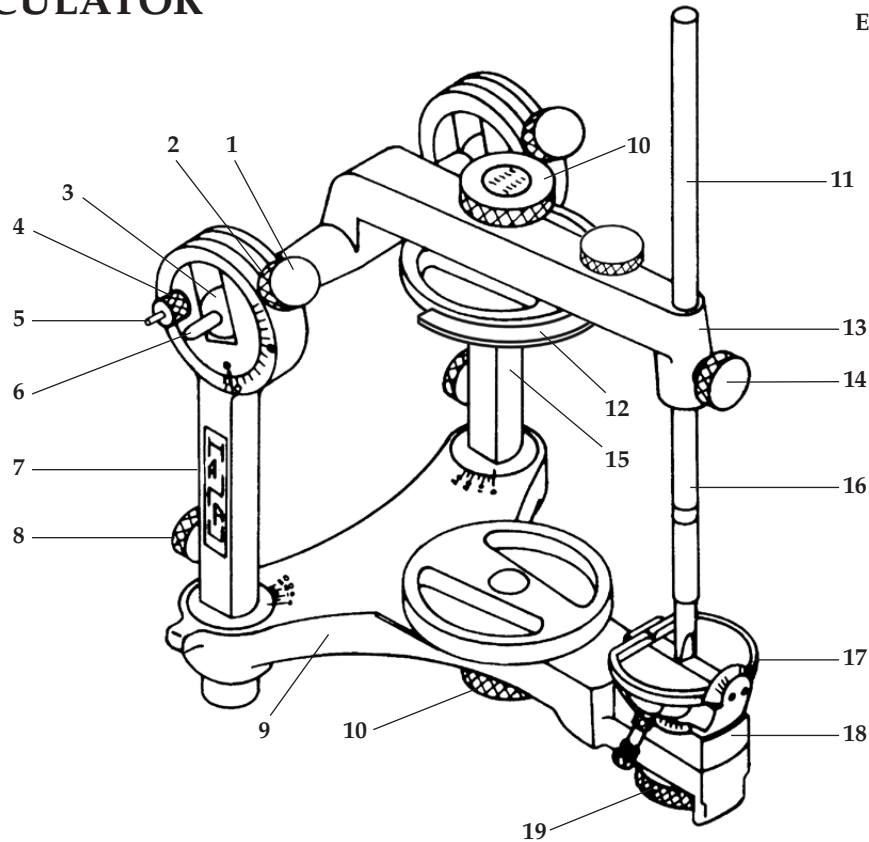

HANAU™ PARTS LIST

96H2 ARTICULATOR
003302-000

PART #: 20000645
EFFECTIVE: 06-01-2010

Key #	Part #	Description
1	005190-000	Thumbnut
2	3062	Washer
3		Condyle Element*
4	005198-000	Centric Pin
5	008901-000	Auditory Pin
6		Condyle Shaft Assembly*
7		Right Condylar Post Assy.*
8	003323-000	Thumbscrew
9		Lower Member*
10	20001007	Thumbscrew

Key #	Part #	Description
11	005243-000	Incisal Pin Extension
12	005052-000	Orbitale Indicator Assy.
13		Upper Member*
14	005182-000	Thumbscrew
15		Left Condylar Post Assy.*
16	003330-000	Incisal Pin
17		Incisal Guide*
18		Rocker Base*
19		Locknut*